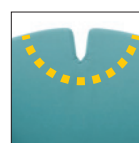

AB
AN
ACC

AN
Vern. col. nero
Black painted frame

Girevole con ruote
Swivel with castors

AB
AN
ACC

ACC
Cromato
Chromed frame

Girevole con alzo gas
con ruote
Swivel gaslift with castors

AB
AN
ACC

LE
4 gambe acero
verniciato (con feltrini)
4 legs painted maple
(with felt glides)

Base girevole piramidale
in alluminio lucido
Swivel pyramidal polished
aluminium base

Schienale flessibile
Flexible backrest