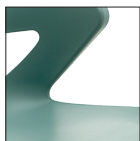

Polipropilene monocolor
One colour polypropylene