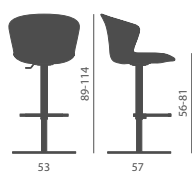

One- or bicolour stool, with upholstered seat and backrest, available in the following versions:

- Slope sled frame
- Swivel round chromed convex base
- Swivel chromed 4-leg frame
- White, black painted and chromed swivel round flat base

Taburete con asiento y respaldo tapizados, monocolor o bicolor, en las versiones:

- Estructura fija semi-patin
- Base giratoria cromada redonda convexe
- Estructura giratoria de 4 patas cromada
- Base giratoria plana redonda pintada de blanco, pintada de negro, cromada

Monocolore
One colour

Bicolore
Two colours

1° codice/1st code
2° codice/2nd code

Telaio semi slitta
Slope sled frame
AN Vern. nero / Black painted
AV Vern. alluminio / Aluminium painted
AB Vern. bianco / White painted
ACC Cromato / Chromedframe

Base convessa cromata
Chromed convex base

Telaio 4 gambe girevole cromato
4 legs, chromed swivel frame

Base piana bianca
White flat base
d. 48

Base piana nera
Black flat base
d. 48

Base piana cromata
Chromed flat base
d. 48