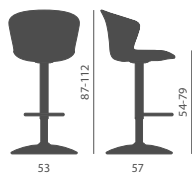

One- or bicolour stool, with upholstered seat and backrest, available in the following versions:

- Slope sled frame
- Swivel round chromed convex base
- Swivel chromed 4-leg frame
- White, black painted and chromed swivel round flat base

Taburete con asiento y respaldo tapizados, monocolor o bicolor, en las versiones:

- Estructura fija semi-patin
- Base giratoria cromada redonda convexe
- Estructura giratoria de 4 patas cromada
- Base giratoria plana redonda pintada de blanco, pintada de negro, cromada

Monocolore
One colour

Bicolore
Two colours

1° codice/1st code
2° codice/2nd code

Telaio semi slitta
Slope sled frame
AN Vern. nero / Black painted
AV Vern. alluminio / Aluminium painted
AB Vern. bianco / White painted
ACC Cromato / Chromedframe

Base convessa cromata
Chromed convex base

Telaio 4 gambe girevole cromato
4 legs, chromed swivel frame

Base piana bianca
White flat base
d. 48

Base piana nera
Black flat base
d. 48

Base piana cromata
Chromed flat base
d. 48