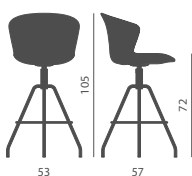

One- or bicolour stool, with upholstered seat and backrest, available in the following versions:

- Slope sled frame
- Swivel round chromed convex base
- Swivel chromed 4-leg frame
- White, black painted and chromed swivel round flat base

Taburete con asiento y respaldo tapizados, monocolor o bicolor, en las versiones:

- Estructura fija semi-patin
- Base giratoria cromada redonda convexe
- Estructura giratoria de 4 patas cromada
- Base giratoria plana redonda pintada de blanco, pintada de negro, cromada

Monocolore
One colour

Bicolore
Two colours

1° codice/1st code
2° codice/2nd code

Telaio semi slitta
Slope sled frame
AN Vern. nero / Black painted
AV Vern. alluminio / Aluminium painted
AB Vern. bianco / White painted
ACC Cromato / Chromedframe

Base convessa cromata
Chromed convex base

Telaio 4 gambe girevole cromato
4 legs, chromed swivel frame

Base piana bianca
White flat base
d. 48

Base piana nera
Black flat base
d. 48

Base piana cromata
Chromed flat base
d. 48