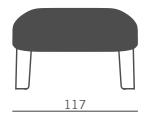

- estructura 4 patas cromada
- base patín blanco, negro, cromada
- base giratoria d.47.

Monocolore
One colour

Monocolore
One colour

Telaio 4-gambe cromato
con piedini
4-legs frame on glides

Bicolore
Two colours
1° codice/1st code
2° codice/2nd code

Telaio 4-gambe cromato
con ruote
4-legs chromed frame
on castors

Telaio slitta verniciato
bianco, verniciato nero,
cromato
Sled base white painted,
black painted, chromed

Base tonda girevole
convessa cromata con gas
Chromed convex round
swivel base with gaslift