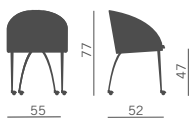

- estructura 4 patas cromada
- base patín blanco, negro, cromada
- base giratoria d.47.

Monocolore
One colour

Monocolore
One colour

Telaio 4-gambe cromato
con piedini
4-legs frame on glides

Bicolore
Two colours
1° codice/1st code
2° codice/2nd code

Telaio 4-gambe cromato
con ruote
4-legs chromed frame
on castors

Telaio slitta verniciato
bianco, verniciato nero,
cromato
Sled base white painted,
black painted, chromed

Base tonda girevole
convessa cromata con gas
Chromed convex round
swivel base with gaslift