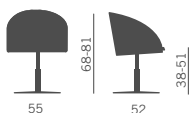

- estructura 4 patas cromada
- base patín blanco, negro, cromada
- base giratoria d.47.

Monocolore
One colour

Monocolore
One colour

Telaio 4-gambe cromato
con piedini
4-legs frame on glides

Bicolore
Two colours
1° codice/1st code
2° codice/2nd code

Telaio 4-gambe cromato
con ruote
4-legs chromed frame
on castors

Telaio slitta verniciato
bianco, verniciato nero,
cromato
Sled base white painted,
black painted, chromed

Base tonda girevole
convessa cromata con gas
Chromed convex round
swivel base with gaslift