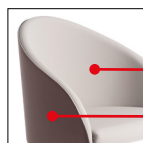

- estructura 4 patas cromada
- base patín blanco, negro, cromada
- base giratoria d.47.

Monocolore
One colour

Monocolore
One colour

Telaio 4-gambe cromato
con piedini
4-legs frame on glides

Bicolore
Two colours
1° codice/1st code
2° codice/2nd code

Telaio 4-gambe cromato
con ruote
4-legs chromed frame
on castors

Telaio slitta verniciato
bianco, verniciato nero,
cromato
Sled base white painted,
black painted, chromed

Base tonda girevole
convessa cromata con gas
Chromed convex round
swivel base with gaslift