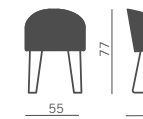

- estructura 4 patas cromada
- base patín blanco, negro, cromada
- base giratoria d.47.

Monocolore
One colour

Monocolore
One colour

Telaio 4-gambe cromato
con piedini
4-legs frame on glides

Bicolore
Two colours
1° codice/1st code
2° codice/2nd code

Telaio 4-gambe cromato
con ruote
4-legs chromed frame
on castors

Telaio slitta verniciato
bianco, verniciato nero,
cromato
Sled base white painted,
black painted, chromed

Base tonda girevole
convessa cromata con gas
Chromed convex round
swivel base with gaslift