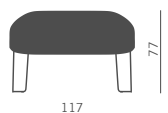

- estructura 4 patas cromada
- base patín blanco, negro, cromada
- base giratoria

Monocolore
One colour

Bicolore
Two colours

1° codice/1st code

2° codice/2nd code

Telaio slitta verniciato bianco, verniciato nero, cromato
Sled base white painted, black painted, chromed

Telaio 4-gambe cromato con piedini
4-legs frame on glides

Base tonda girevole convessa cromata con gas
Chromed convex round swivel base with gaslift

Telaio slitta verniciato bianco, verniciato nero, cromato
Sled base white painted, black painted, chromed