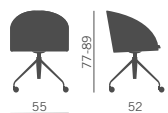

- estructura 4 patas cromada
- base patín blanco, negro, cromada
- base giratoria

Monocolore
One colour

Bicolore
Two colours

1° codice/1st code

2° codice/2nd code

Telaio slitta verniciato bianco, verniciato nero, cromato
Sled base white painted, black painted, chromed

Telaio 4-gambe cromato con piedini
4-legs frame on glides

Base tonda girevole convessa cromata con gas
Chromed convex round swivel base with gaslift

Telaio slitta verniciato bianco, verniciato nero, cromato
Sled base white painted, black painted, chromed

Telaio 4-gambe cromato con ruote
4-legs chromed frame on castors

Girevole gas 4 piedi con ruote
Versioni: AB AN ACC
Swivel 4 legs on castors, gaslift
Versions: AB AN ACC

AB
Vern. col. bianco
White painted frame