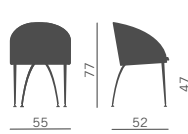

- estructura 4 patas cromada
- base patín blanco, negro, cromada
- base giratoria

Monocolore
One colour

Bicolore
Two colours

1° codice/1st code

2° codice/2nd code

Telaio slitta verniciato bianco, verniciato nero, cromato
Sled base white painted, black painted, chromed

Telaio 4-gambe cromato con piedini
4-legs frame on glides

Base tonda girevole convessa cromata con gas
Chromed convex round swivel base with gaslift

Telaio slitta verniciato bianco, verniciato nero, cromato
Sled base white painted, black painted, chromed