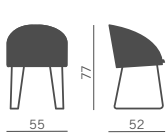

- estructura 4 patas cromada
- base patín blanco, negro, cromada
- base giratoria

Monocolore
One colour

Bicolore
Two colours

1° codice/1st code

2° codice/2nd code

Telaio slitta verniciato bianco, verniciato nero, cromato
Sled base white painted, black painted, chromed

Telaio 4-gambe cromato con piedini
4-legs frame on glides

Base tonda girevole convessa cromata con gas
Chromed convex round swivel base with gaslift

Telaio slitta verniciato bianco, verniciato nero, cromato
Sled base white painted, black painted, chromed