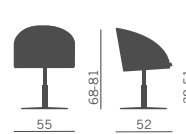

- estructura 4 patas cromada
- base patín blanco, negro, cromada
- base giratoria

Monocolore
One colour

Bicolore
Two colours

1° codice/1st code

2° codice/2nd code

Telaio slitta verniciato bianco, verniciato nero, cromato
Sled base white painted, black painted, chromed

Telaio 4-gambe cromato con piedini
4-legs frame on glides

Base tonda girevole convessa cromata con gas
Chromed convex round swivel base with gaslift

Telaio slitta verniciato bianco, verniciato nero, cromato
Sled base white painted, black painted, chromed