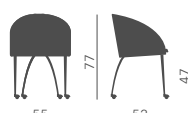

- estructura 4 patas cromada
- base patín blanco, negro, cromada
- base giratoria

Monocolore
One colour

Bicolore
Two colours

1° codice/1st code

2° codice/2nd code

Telaio slitta verniciato bianco, verniciato nero, cromato
Sled base white painted, black painted, chromed

Telaio 4-gambe cromato con piedini
4-legs frame on glides

Base tonda girevole convessa cromata con gas
Chromed convex round swivel base with gaslift

Telaio slitta verniciato bianco, verniciato nero, cromato
Sled base white painted, black painted, chromed